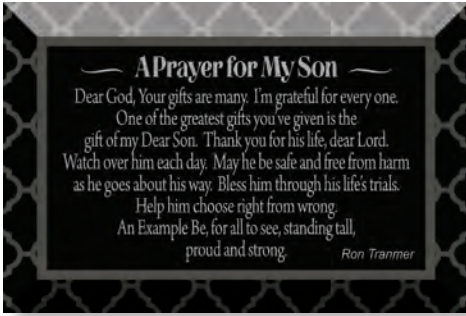

NEW 6951 - 6 6"x4"
7 37682 06951 2