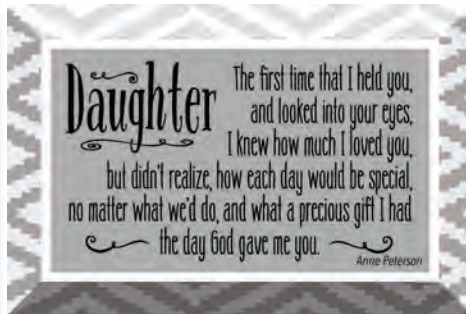

NEW 6962 - 6 6"x4"
7 37682 06962 8