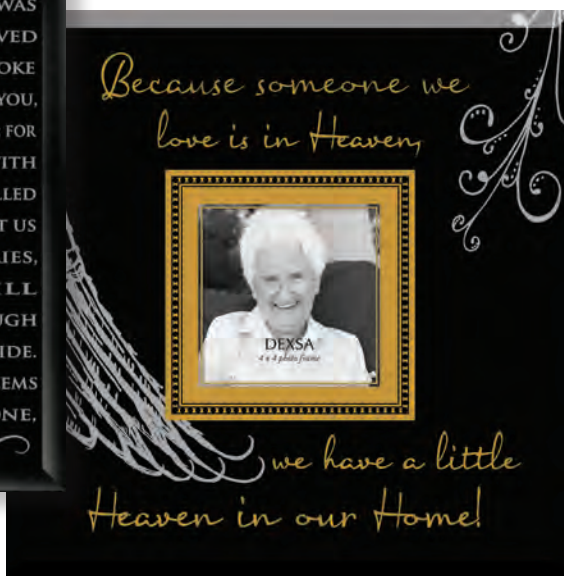

7247 - 20 12"x12"